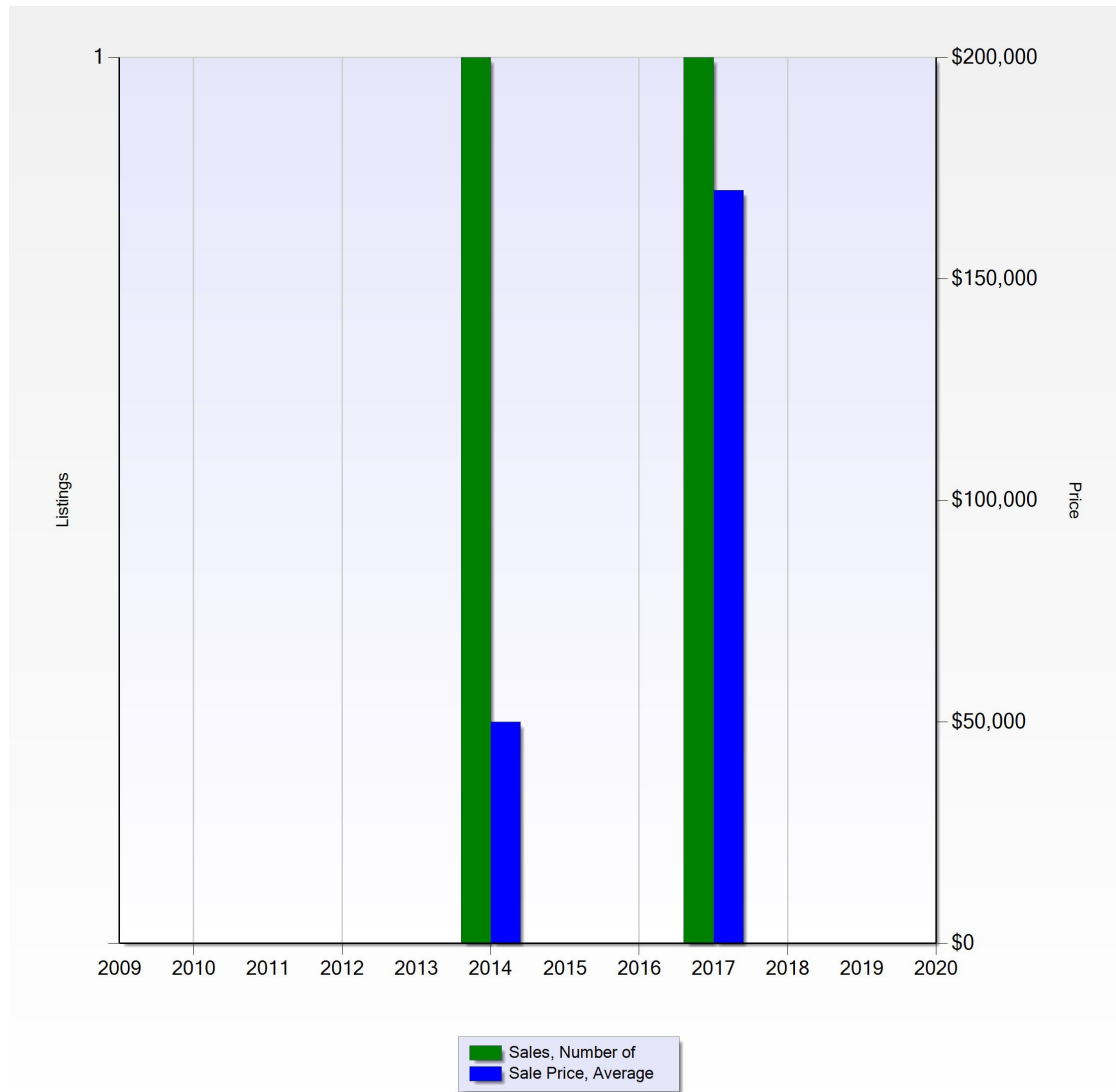

Wallace Woodworth

| <i>Year</i> | <i>Sales, Number of</i> | <i>Sale Price, Average</i> |
|-------------|-------------------------|----------------------------|
| 2010 | | |
| 2011 | | |
| 2012 | | |
| 2013 | | |
| 2014 | 1 | \$50,000 |
| 2015 | | |
| 2016 | | |
| 2017 | 1 | \$170,000 |
| 2018 | | |
| 2019 | | |

Search Criteria

Time frame is from Jan 2010 to Dec 2019

Latitude, Longitude is around 49.93, -100.96, is not around 49.86, -100.93, is not around 49.84, -100.94, is not around 49.84, -100.94

City or Town Name is 'Harding'

Results calculated from 2 listings