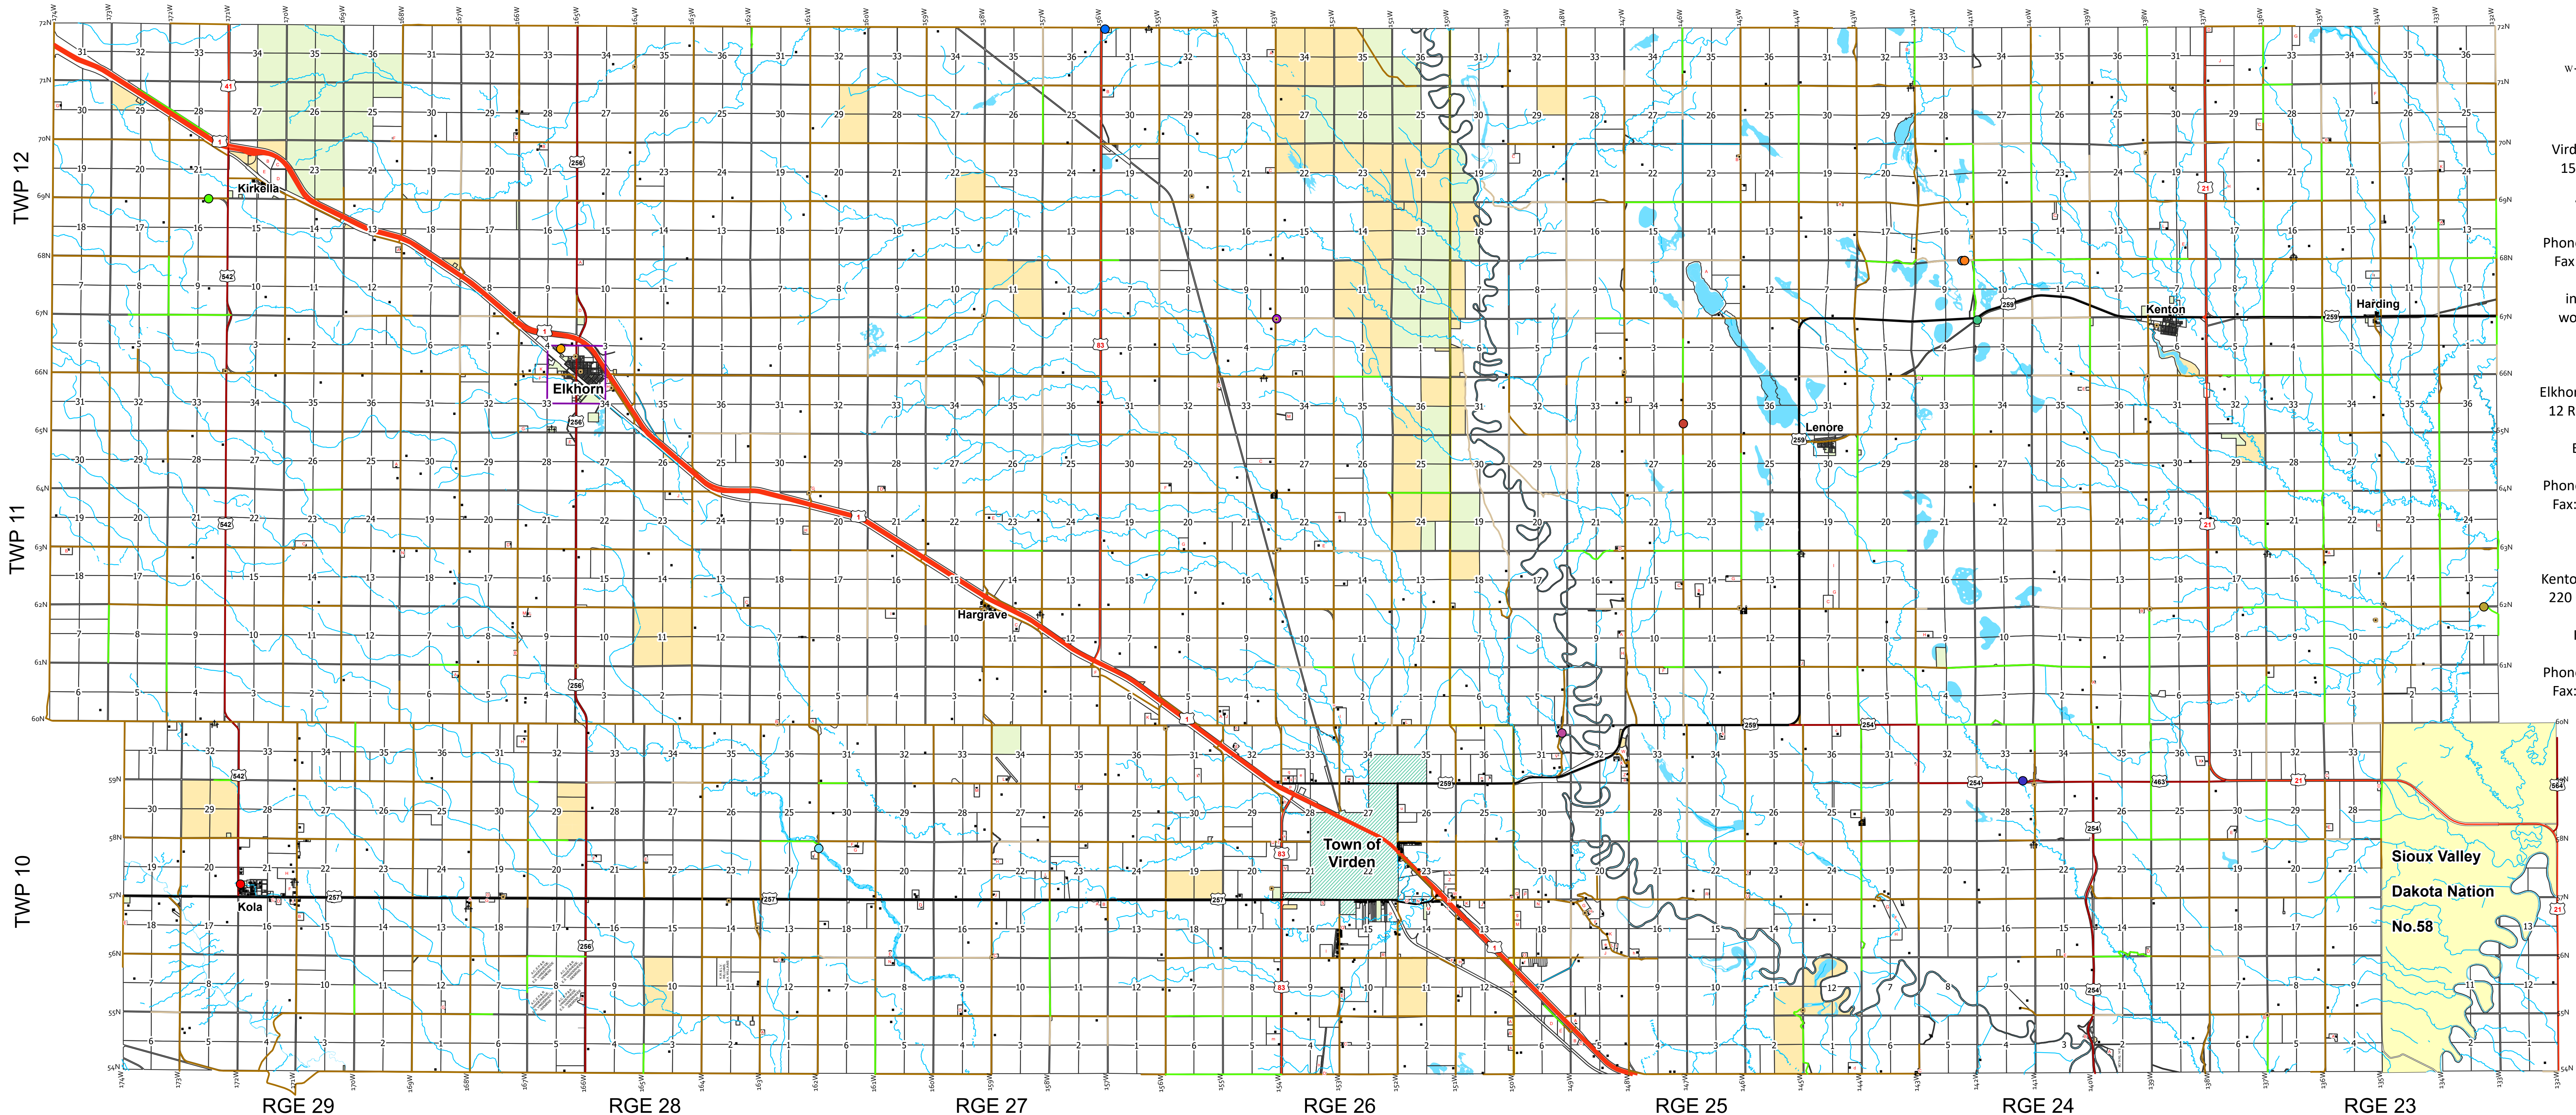

Rural Municipality of WALLACE-WOODWORTH

Virden Main Office
154023 P.R. 257
Box 2200
Virden, MB
ROM 2C0
Phone: 204-748-1239
Fax: 204-748-3450
E-mail:
info@wallace-woodworth.com

Elkhorn Satellite Office
12 Richhill Ave. East
Box 280
Elkhorn, MB
ROM 0N0
Phone: 204-845-2161
Fax: 204-845-2312

Kenton Satellite Office
220 Cornwall Street
Box 148
Kenton, MB
ROM 0Z0
Phone: 204-838-2317
Fax: 204-838-2000

Legend

- School
- Cemetery
- Cairn
- Church
- Dwellings
- Streams
- Ward 1 & 2 Division
- Town of Virden
- Ward 3 Boundary
- RM Land
- Aboriginal Land
- Crown Land
- Ward 1 Water Wells: Cormack Well (untreated), Hargrave Well (untreated), Hill Well (untreated), McLaughlin Well (untreated), Valley Well (untreated), Old Abandoned Kenton Supply Well
- Ward 2 Water Wells: Elkhorn (untreated), Jocelyn's Well (untreated), Kirkella (untreated), Kola (treated), Painted Rock (untreated), Ward 2 Water Treatment Plant (treated)
- Road Network: Highway 1, Highway 21, Highway 41, Highway 83, P.R. 254, Gravel, P.R. 256, Paved South of HWY 1, P.R. 257, Paved, Highway 463, Gravel, Highway 542, Gravel, Highway 564, Gravel, Local Street, Municipal, Summer Road, Trail

Cairns (Wards 1&2)	Location	Cemeteries (Wards 1&2)	Location	Churches (Ward 1&2)	Location
Ryerson Cairn	NE19-10-23W	Fort Montagne La Bosse Cairn	NW17-10-25W	Parkland School Cairn	SW6-11-27W
Matthew Brummond Family Cairn	NE10-11-23W	Blair Cairn	NW24-10-25W	Centennial Award Cairn	SW11-11-27W
Vivier Cairn	NW1-11-23W	Erdl Cairn	SE4-12-25W	Victor School Cairn	SE10-12-27W
Educational Point Cairn	SW14-11-23W	Ravine Cairn	NE23-11-25W	Springvale Farm Cairn	NW14-10-28W
Hargrave Cairn	NE28-10-24W	Montgomery School Cairn	SW22-11-26W	Springvale School Cairn	NE13-10-29W
Ralphton Cairn	NE38-11-24W	Joslin School Cairn	NE3-12-26	Buckingham Cairn	NW3-11-28W
Ducks Unlimited Cairn	SE16-12-24W	Robinson Family Cairn	SE30-12-26W	Burnbank School Cairn	SE34-12-28W
Arnworth Cairn	NE24-10-24W	Pacific School Cairn	NE36-10-27W	Arawana School Cairn	SE19-10-28W
Breadalbane School Cairn	SE14-11-23W	Boss Hill School Cairn	SW15-10-27W	Mossiel School District Cairn	SE4-12-29W
Harvey School Cairn	NE6-10-23W